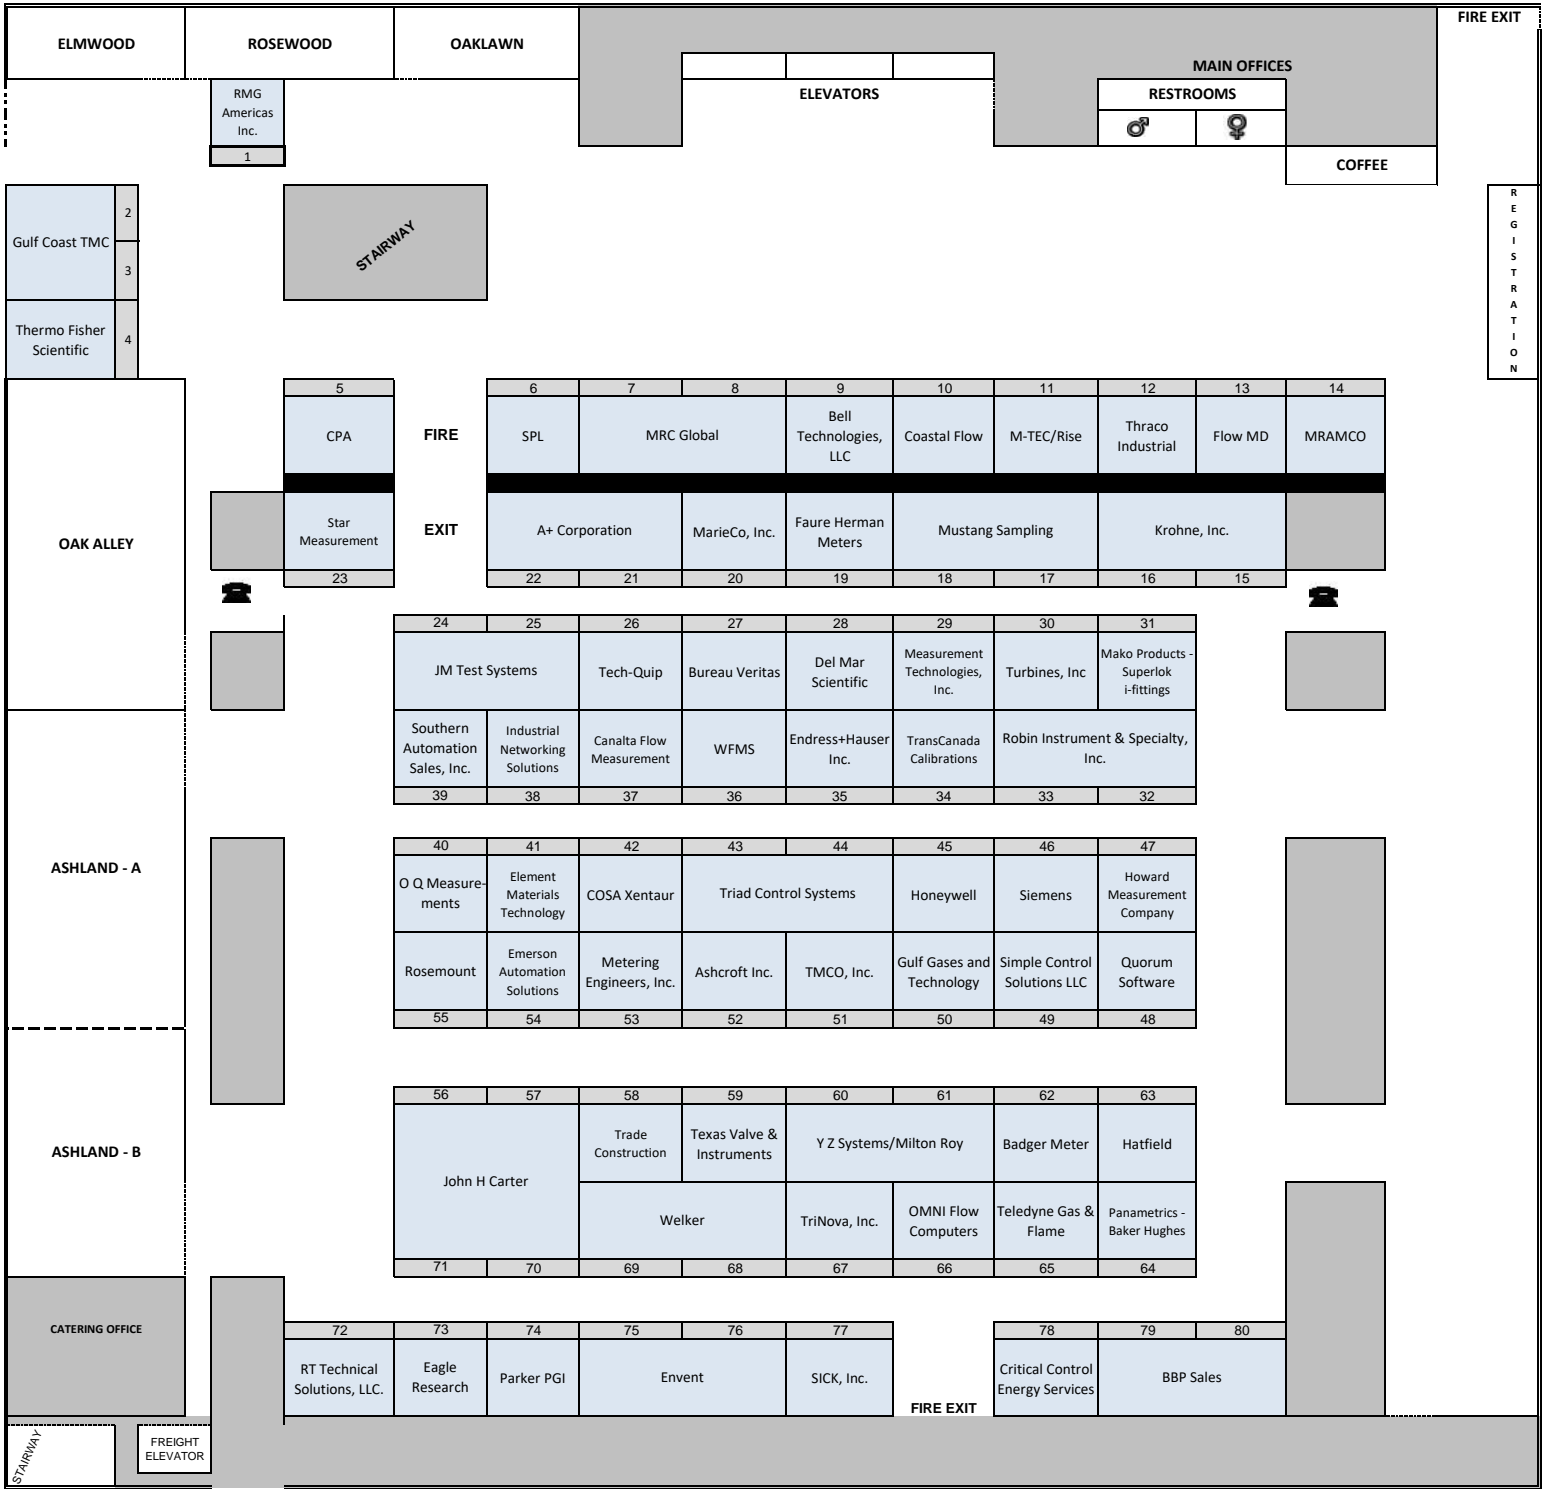

EXHIBIT HALL

DoubleTree by Hilton
1521 Pinhook Road, Lafayette LA

REGISTRATION